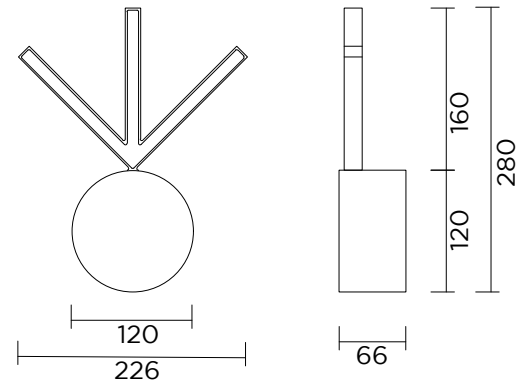

V LIGHTS 386

Wall light - two arms up and three arms down

Materials and colour options:

Brushed brass or nickel and white acrylic

Product number:

386OL-W03-BR01

Brushed brass structure; white acrylic panels

386OL-W03-NI01

Nickel structure; white acrylic panels

LED specification:

Built in LED. 2700 K.

230V IP20

Sizes in mm

For additional colour options please contact Areti

ARETI

V LIGHTS 386

Wall light - three arms up

Materials and colour options:

Brushed brass or nickel and white acrylic

Product number:

386OL-W04-BR01

Brushed brass structure; white acrylic panels

386OL-W04-NI01

Nickel structure; white acrylic panels

LED specification:

Built in LED. 2700 K.

230V IP20

Sizes in mm

For additional colour options please contact Areti

ARETI

www.atelierareti.com contact@atelierareti.com