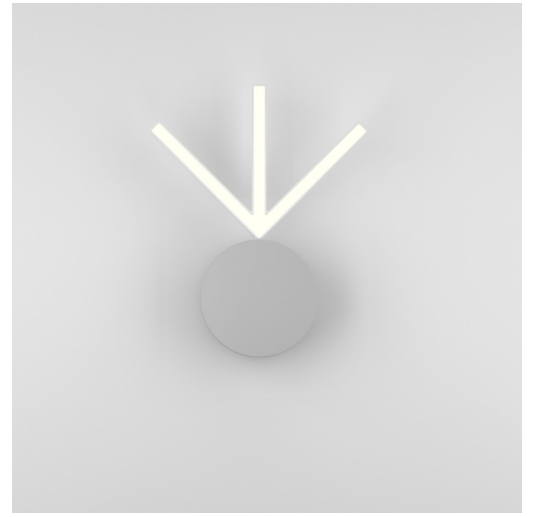

V LIGHTS 386

Wall light - three arms up

Materials and colour options:

Brushed brass or nickel and white acrylic

Product number:

386OL-W04-BR01

Brushed brass structure; white acrylic panels

386OL-W04-NI01

Nickel structure; white acrylic panels

LED specification:

Built in LED. 2700 K.

230V IP20

Sizes in mm

For additional colour options please contact Areti

ARETI

www.atelierareti.com contact@atelierareti.com

Our collections are hand made and made to order, small irregularities in shape or surface will occur, they are inherent to the hand made process and should not be seen as flaws. Variations in colour and size are available for some collections, please contact Areti for more details.