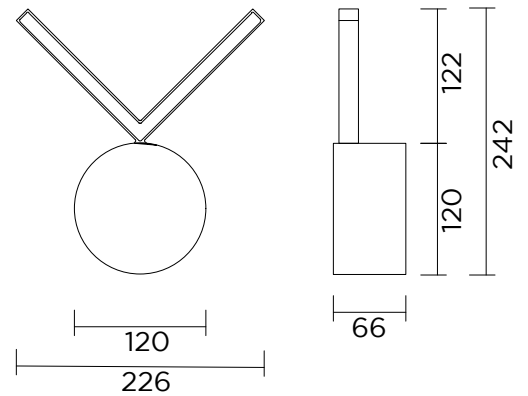

V LIGHTS 386

Wall light - two arms up

Materials and colour options:

Brushed brass or nickel and white acrylic

Product number:

386OL-W01-BR01

Brushed brass structure; white acrylic panels

386OL-W01-NI01

Nickel structure; white acrylic panels

LED specification:

Built in LED. 2700 K.

230V IP20

Sizes in mm

For additional colour options please contact Areti

ARETI

www.atelierareti.com contact@atelierareti.com

386OL-W03-NI01

Nickel structure; white acrylic panels

LED specification:

Built in LED. 2700 K.

230V IP20

Sizes in mm

For additional colour options please contact Areti

ARETI