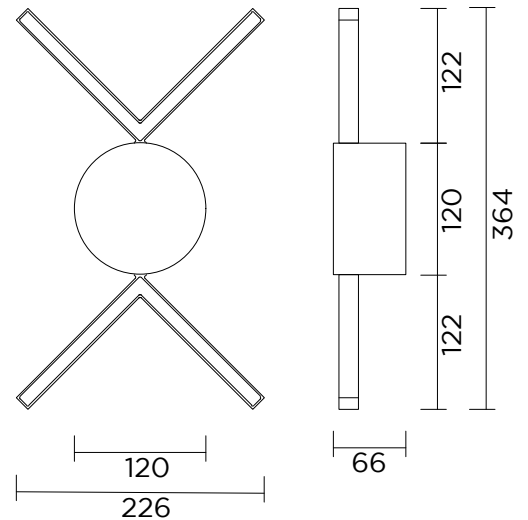

Nickel structure; white acrylic panels

LED specification:

Built in LED. 2700 K.

230V IP20

Sizes in mm

For additional colour options please contact Areti

ARETI

www.atelierareti.com contact@atelierareti.com

V LIGHTS 386

Wall light - two arms up and two arms down

Materials and colour options:

Brushed brass or nickel and white acrylic

Product number:

386OL-W02-BR01

Brushed brass structure; white acrylic panels

386OL-W02-NI01

386OL-W03-NI01

Nickel structure; white acrylic panels

LED specification:

Built in LED. 2700 K.

230V IP20

Sizes in mm

For additional colour options please contact Areti

ARETI