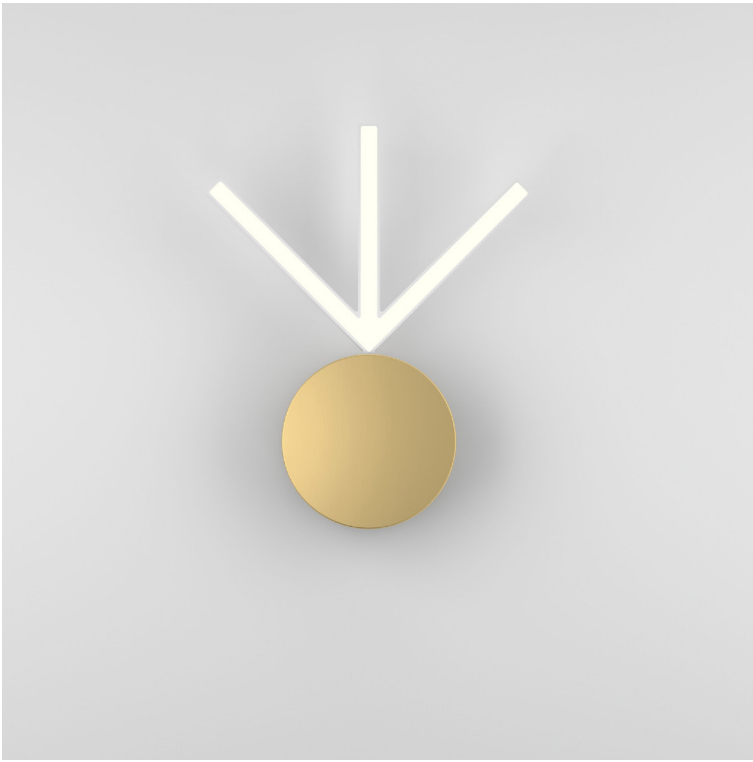

V LIGHTS 386

Wall light - three arms up

Materials and colour options:

Brushed brass or nickel and white acrylic

Product number:

386OL-W04-BR01

Brushed brass structure; white acrylic panels

386OL-W04-NI01

Nickel structure; white acrylic panels

LED specification:

Built in LED. 2700 K.

230V IP20

Sizes in mm

For additional colour options please contact Areti

ARETI

www.atelierareti.com contact@atelierareti.com

Our collections are hand made and made to order, small irregularities in shape or surface will occur, they are inherent to the hand made process and should not be seen as flaws. Variations in colour and size are available for some collections, please contact Areti for more details.