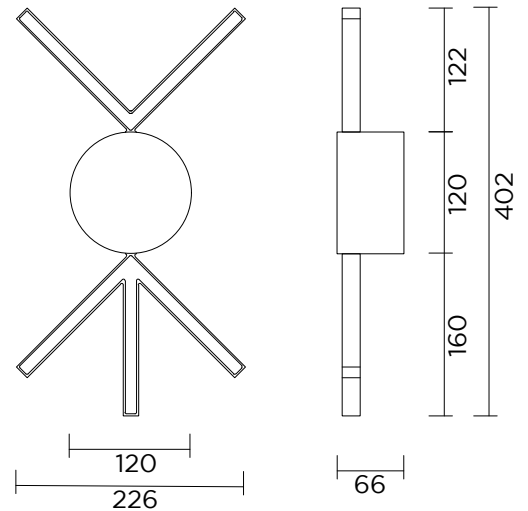

Nickel structure; white acrylic panels

LED specification:

Built in LED. 2700 K.

230V IP20

Sizes in mm

For additional colour options please contact Areti

ARETI

www.atelierareti.com contact@atelierareti.com

V LIGHTS 386

Wall light - two arms up and three arms down

Materials and colour options:

Brushed brass or nickel and white acrylic

Product number:

386OL-W03-BR01

Brushed brass structure; white acrylic panels

386OL-W03-NI01

Nickel structure; white acrylic panels

LED specification:

Built in LED. 2700 K.

230V IP20

Sizes in mm

For additional colour options please contact Areti

ARETI