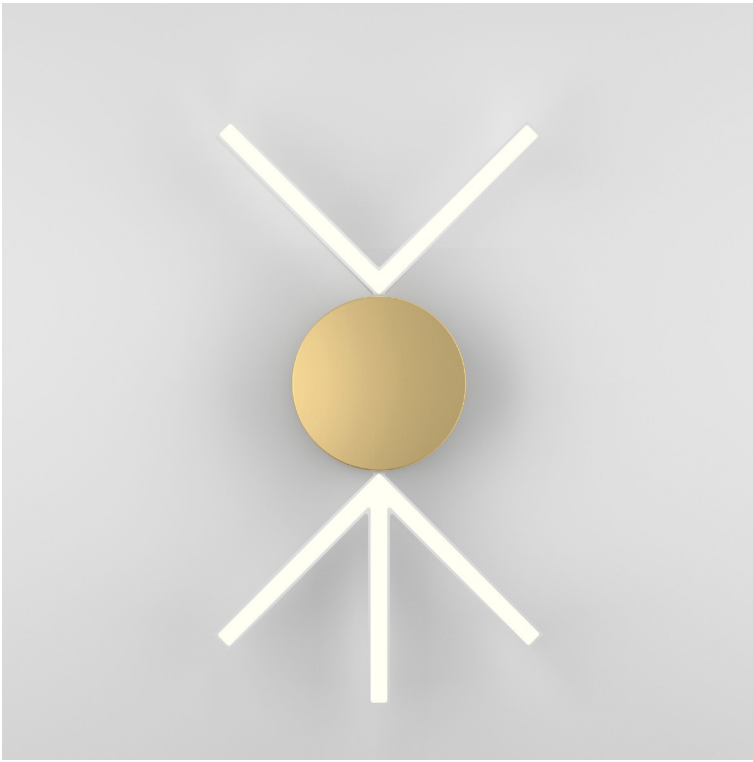

V LIGHTS 386

Wall light - two arms up

Materials and colour options:

Brushed brass or nickel and white acrylic

Product number:

386OL-W01-BR01

Brushed brass structure; white acrylic panels

386OL-W01-NI01

V LIGHTS 386

Wall light - two arms up and two arms down

Materials and colour options:

Brushed brass or nickel and white acrylic

Product number:

386OL-W02-BR01

Brushed brass structure; white acrylic panels

386OL-W02-NI01

V LIGHTS 386

Wall light - two arms up and three arms down

Materials and colour options:

Brushed brass or nickel and white acrylic

Product number:

386OL-W03-BR01

Brushed brass structure; white acrylic panels