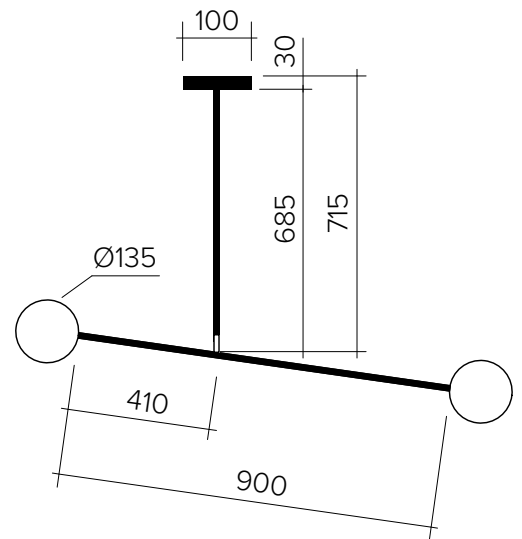

TWO SPHERES 067

Pendant light - Pill box attachment

Materials and colour options:
Brushed brass structure; white glass globes; brass joint

Product number:
067OL-P01-BR01

Bulb specification:
G9 max 25W Halogen or LED equivalent

230V IP20

Sizes in mm

ARETI

www.atelierareti.com contact@atelierareti.com

Our collections are hand made and made to order, small irregularities in shape or surface will occur, they are inherent to the hand made process and should not be seen as flaws. Variations in colour and size are available for some collections, please contact Areti for more details.

Bulb specification:
E14 screw base light bulbs. Max 25W or LED equivalent
Recommended bulb size: diameter 35mm x total length 110mm
(diameter must be under 40mm, length must be under 120mm)

230V IP20

Sizes in mm