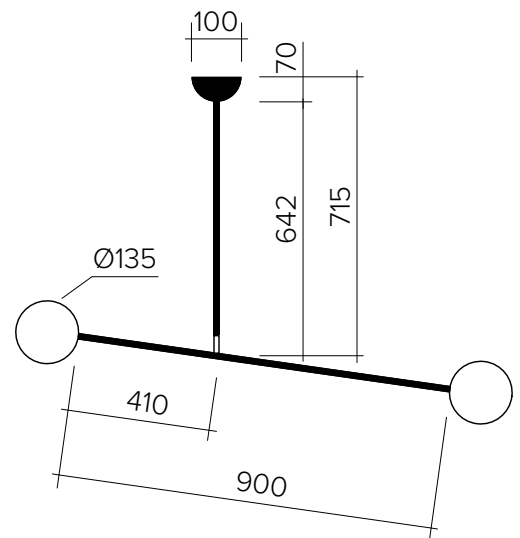

ARETI

www.atelierareti.com contact@atelierareti.com

Our collections are hand made and made to order, small irregularities in shape or surface will occur, they are inherent to the hand made process and should not be seen as flaws. Variations in colour and size are available for some collections, please contact Areti for more details.