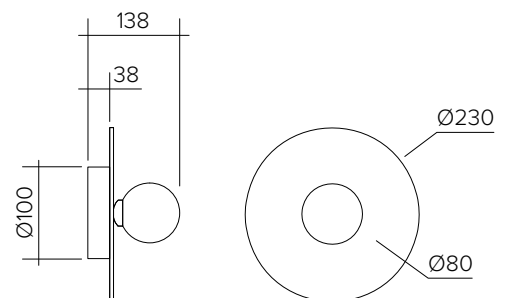

Bulb specification:
G9 max 6W LED
Recommended bulb size: diameter 16mm x total length 47mm
(diameter must be under 20 mm)

230V IP20

Sizes in mm

ARETI

www.atelierareti.com contact@atelierareti.com

Our collections are hand made and made to order, small irregularities in shape or surface will occur, they are inherent to the hand made process and should not be seen as flaws. Variations in colour and size are available for some collections, please contact Areti for more details.