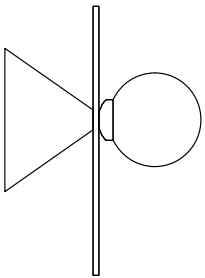

Bulb specification:
G9 max 6W LED
Recommended bulb size: diameter 16mm x total length 47mm
(diameter must be under 20 mm)

230V IP20

Sizes in mm

ARETI

www.atelierareti.com contact@atelierareti.com

Our collections are hand made and made to order, small irregularities in shape or surface will occur, they are inherent to the hand made process and should not be seen as flaws. Variations in colour and size are available for some collections, please contact Areti for more details.

DISC AND SPHERE 140

Wall/Ceiling light - Asymmetric - Half-dome attachment

Materials and colour options:
Powder coated metal, polished brass or chrome, white glass

Product number:
I40OL-W08-BR01 Half dome attach. / Brass disc; black attach.
I40OL-W08-BR02 Half dome attach. / Brass disc; white attach.
I40OL-W08-CH01 Half dome attach. / Chrome disc; black attach.
I40OL-W08-CH02 Half dome attach. / Chrome disc; white attach.

Wall attachment options

Standard version

I40OL-W01

I40OL-W02

I40OL-W03

I40OL-W04

Asymmetrical version

I40OL-W05