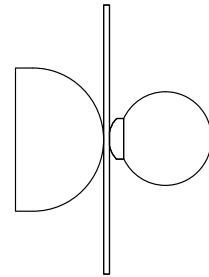

Bulb specification:
G9 max 6W LED
Recommended bulb size: diameter 16mm x total length 47mm
(diameter must be under 20 mm)

230V IP20

Sizes in mm

ARETI

www.atelierareti.com contact@atelierareti.com

Our collections are hand made and made to order, small irregularities in shape or surface will occur, they are inherent to the hand made process and should not be seen as flaws. Variations in colour and size are available for some collections, please contact Areti for more details.

DISC AND SPHERE 140

Wall/Ceiling light - Asymmetric - Half-dome attachment

Materials and colour options:
Powder coated metal, polished brass or chrome, white glass

Product number:
I40OL-W08-BR01 Half dome attach. / Brass disc; black attach.
I40OL-W08-BR02 Half dome attach. / Brass disc; white attach.
I40OL-W08-CH01 Half dome attach. / Chrome disc; black attach.
I40OL-W08-CH02 Half dome attach. / Chrome disc; white attach.

Wall attachment options

Standard version

I40OL-W01

I40OL-W02

I40OL-W03

I40OL-W04

Asymmetrical version

I40OL-W05