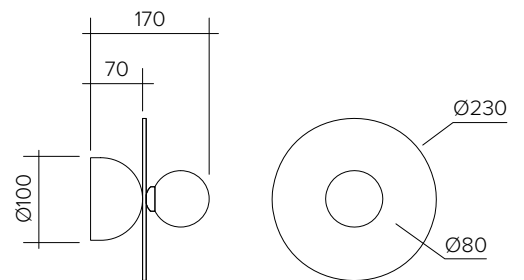

Bulb specification:
G9 max 6W LED
Recommended bulb size: diameter 16mm x total length 47mm
(diameter must be under 20 mm)

230V IP20

Sizes in mm

ARETI

www.atelierareti.com contact@atelierareti.com

Our collections are hand made and made to order, small irregularities in shape or surface will occur, they are inherent to the hand made process and should not be seen as flaws. Variations in colour and size are available for some collections, please contact Areti for more details.