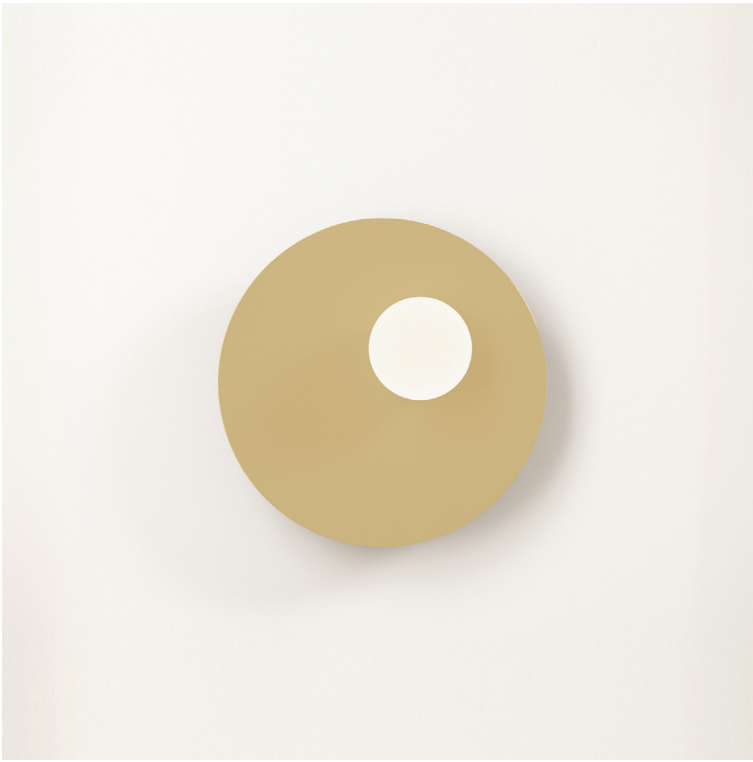

DISC AND SPHERE 140

Wall/Ceiling light - Asymmetric - Pill box attachment

Materials and colour options:
Powder coated metal, polished brass or chrome, white glass

Product number:
I40OL-W07-BR01 Pill box attach. / Brass disc; black attachment
I40OL-W07-BR02 Pill box attach. / Brass disc; white attachment
I40OL-W07-CH01 Pill box attach. / Chrome disc; black attachment
I40OL-W07-CH02 Pill box attach. / Chrome disc; white attachment

Bulb specification:
G9 max 6W LED
Recommended bulb size: diameter 16mm x total length 47mm
(diameter must be under 20 mm)

230V IP20

Sizes in mm