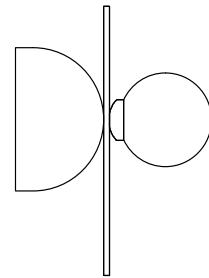

Wall attachment options

Standard version

Asymmetrical version

I40OL-W08

ARETI

www.atelierareti.com contact@atelierareti.com

Our collections are hand made and made to order, small irregularities in shape or surface will occur, they are inherent to the hand made process and should not be seen as flaws. Variations in colour and size are available for some collections, please contact Areti for more details.