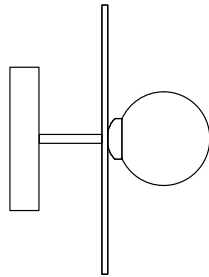

Wall attachment options

Standard version

I40OL-W02

Asymmetrical version

ARETI

www.atelierareti.com contact@atelierareti.com

Our collections are hand made and made to order, small irregularities in shape or surface will occur, they are inherent to the hand made process and should not be seen as flaws. Variations in colour and size are available for some collections, please contact Areti for more details.