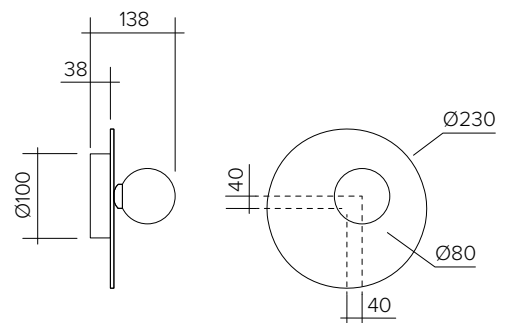

Bulb specification:

G9 max 6W LED

Recommended bulb size: diameter 16mm x total length 47mm
(diameter must be under 20 mm)

230V IP20

Sizes in mm

ARETI

www.atelierareti.com contact@atelierareti.com

Our collections are hand made and made to order, small irregularities in shape or surface will occur, they are inherent to the hand made process and should not be seen as flaws. Variations in colour and size are available for some collections, please contact Areti for more details.