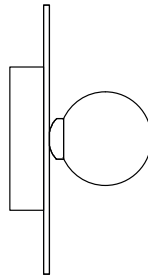

Wall attachment options

Standard version

I40OL-W03

Asymmetrical version

ARETI

www.atelierareti.com contact@atelierareti.com

Our collections are hand made and made to order, small irregularities in shape or surface will occur, they are inherent to the hand made process and should not be seen as flaws. Variations in colour and size are available for some collections, please contact Areti for more details.