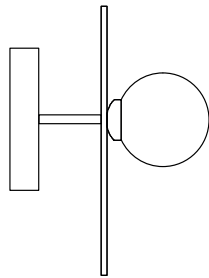

Wall attachment options

Standard version

Asymmetrical version

I40OL-W06

ARETI

www.atelierareti.com contact@atelierareti.com

Our collections are hand made and made to order, small irregularities in shape or surface will occur, they are inherent to the hand made process and should not be seen as flaws. Variations in colour and size are available for some collections, please contact Areti for more details.