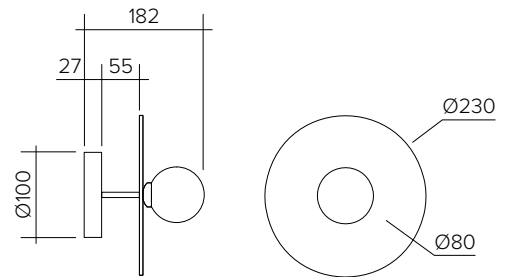

Bulb specification:
G9 max 6W LED
Recommended bulb size: diameter 16mm x total length 47mm
(diameter must be under 20 mm)

230V IP20

Sizes in mm

ARETI

www.atelierareti.com contact@atelierareti.com

Our collections are hand made and made to order, small irregularities in shape or surface will occur, they are inherent to the hand made process and should not be seen as flaws. Variations in colour and size are available for some collections, please contact Areti for more details.