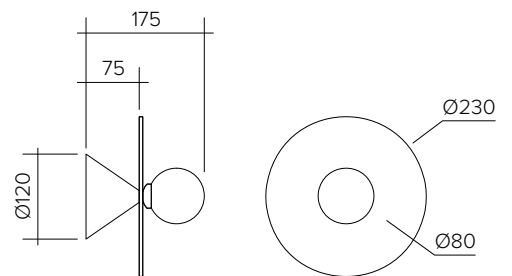

DISC AND SPHERE 140

Wall/Ceiling light - Cone attachment

Materials and colour options:
Powder coated metal, polished brass or chrome, white glass

Product number:
I40OL-W01-BR01 Cone attach. / Polished brass disc; black attachment
I40OL-W01-BR02 Cone attach. / Polished brass disc; white attachment
I40OL-W01-CH01 Cone attach. / Chrome disc; black attachment
I40OL-W01-CH02 Cone attach. / Chrome disc; white attachment

Bulb specification:
G9 max 6W LED
Recommended bulb size: diameter 16mm x total length 47mm
(diameter must be under 20 mm)

230V IP20

Sizes in mm

ARETI

www.atelierareti.com contact@atelierareti.com

Our collections are hand made and made to order, small irregularities in shape or surface will occur, they are inherent to the hand made process and should not be seen as flaws. Variations in colour and size are available for some collections, please contact Areti for more details.