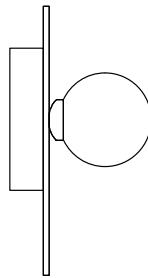

Wall attachment options

Standard version

Asymmetrical version

I40OL-W07

ARETI

www.atelierareti.com contact@atelierareti.com

Our collections are hand made and made to order, small irregularities in shape or surface will occur, they are inherent to the hand made process and should not be seen as flaws. Variations in colour and size are available for some collections, please contact Areti for more details.