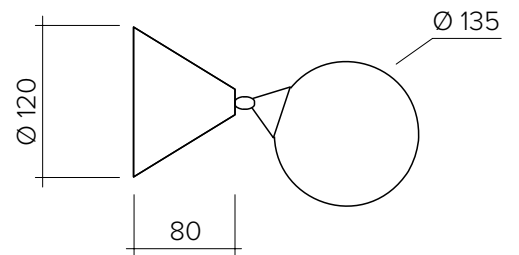

CONE AND SPHERE 078

Wall/Ceiling light - Movable globe

Materials and colour options:

Powder coated metal, white glass globe, brass joint

Product number:

078OL-W01-ME01	Black structure; brass joint
078OL-W01-ME02	White structure; brass joint
078OL-W01-ME03	Colour structure; brass joint

Bulb specification:

E14 screw base light bulb. Max 25W.

Recommended bulb size: diameter 35mm x total length 110mm
(diameter must be under 40mm, length must be under 120mm)

230V IP20

Sizes in mm

For additional colour options please contact Areti