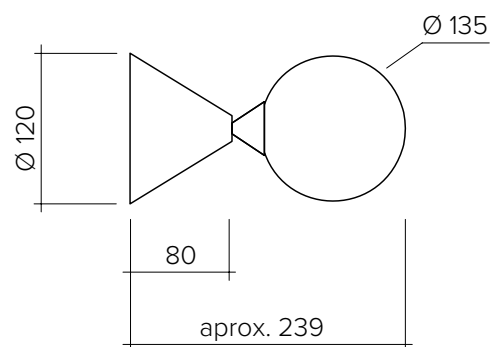

Bulb specification:

E14 screw base light bulb. Max 25W.

Recommended bulb size: diameter 35mm x total length 110mm
(diameter must be under 40mm, length must be under 120mm)

230V IP20

Sizes in mm

For additional colour options please contact Areti